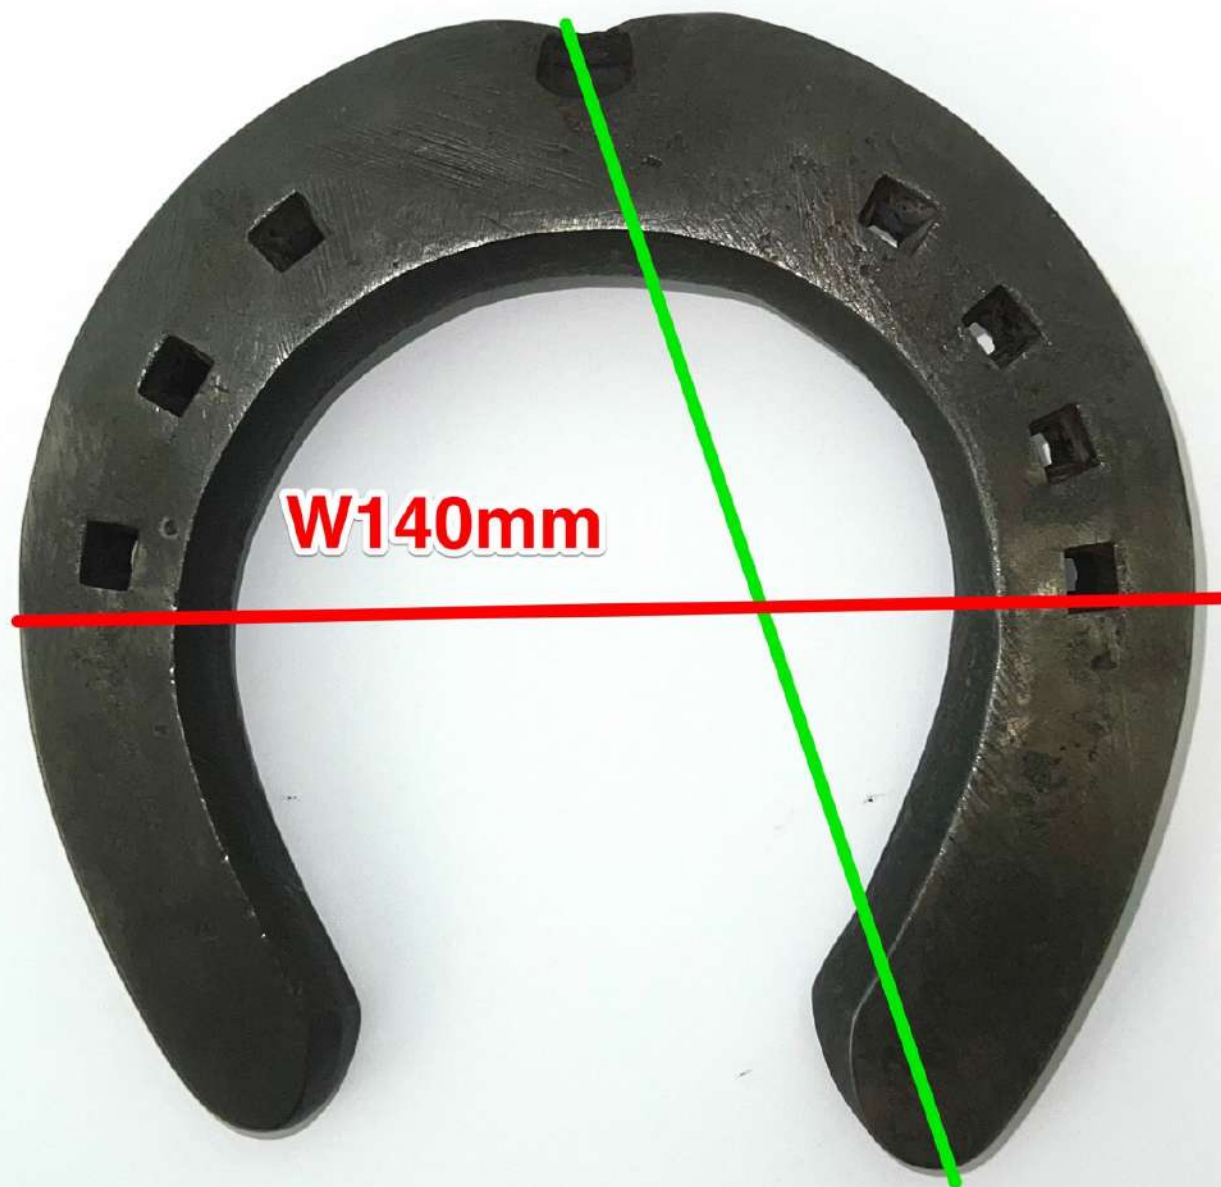

Class 5 Apprentice Team
Bevel Front
13" 1 x 1/2
E6SL

L144mm