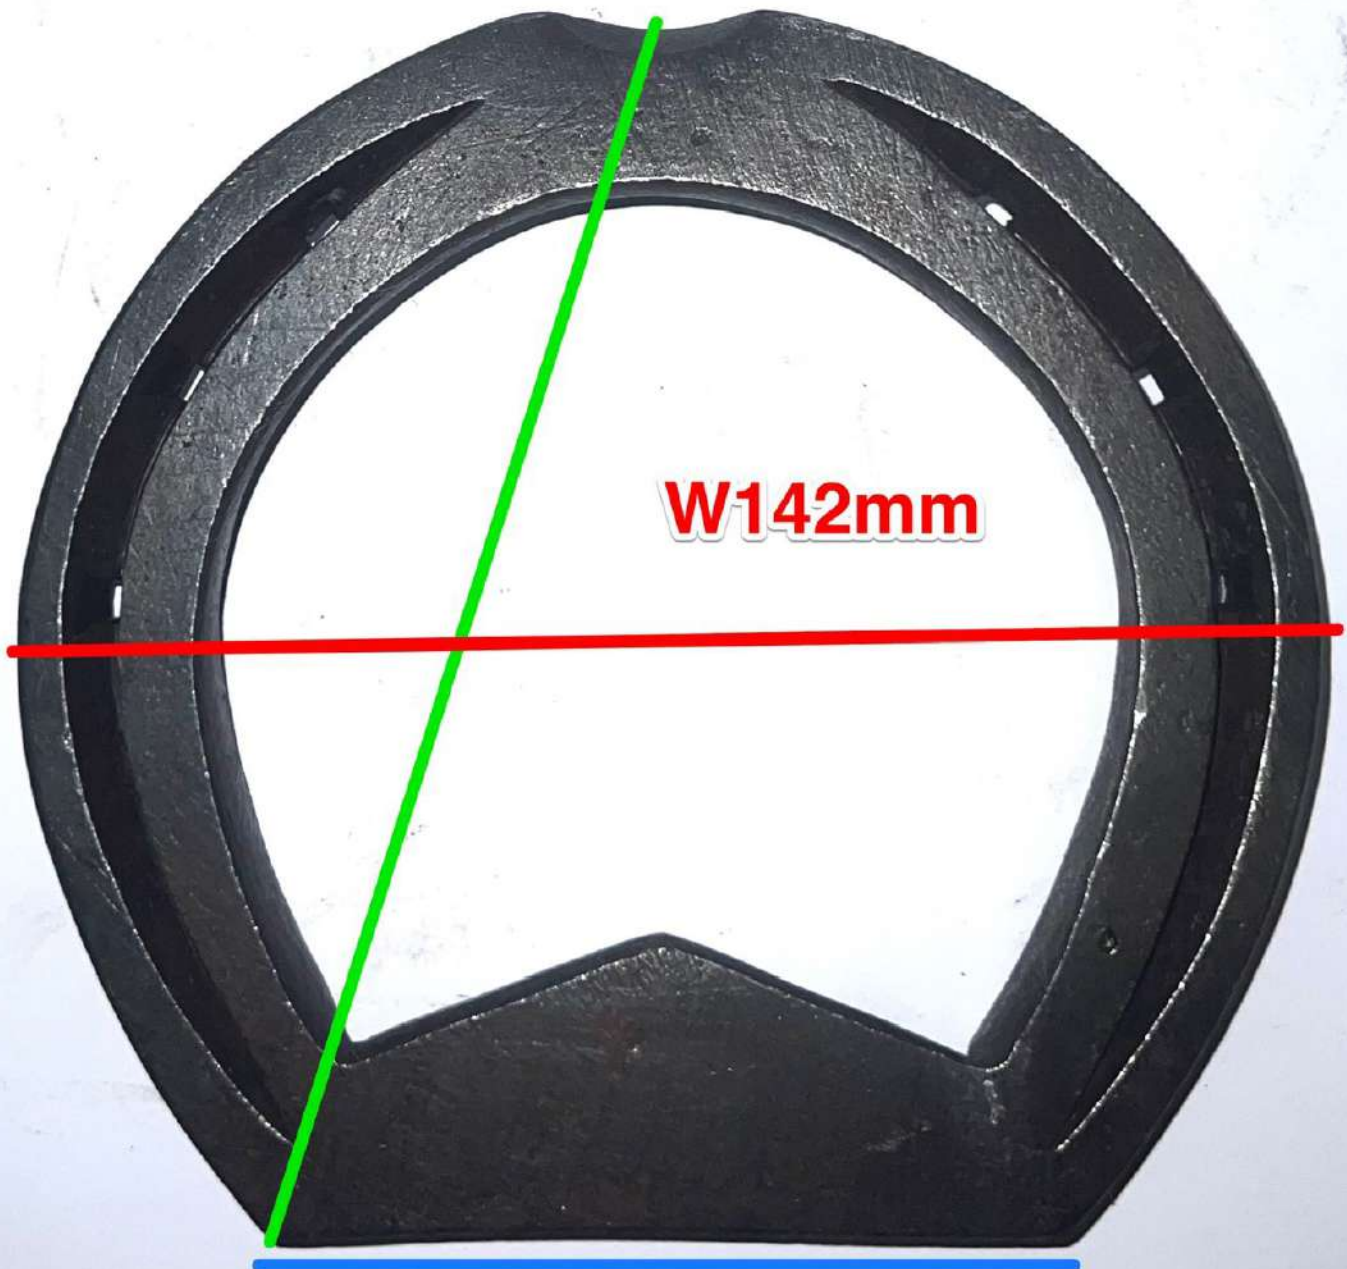

**Class 3 Judge A**

**Wedged Set Down Bar Shoe**

**14"3/4 x 1/2**

**E4SL**

**W142mm**

**L138mm**

**Bar 85mm**