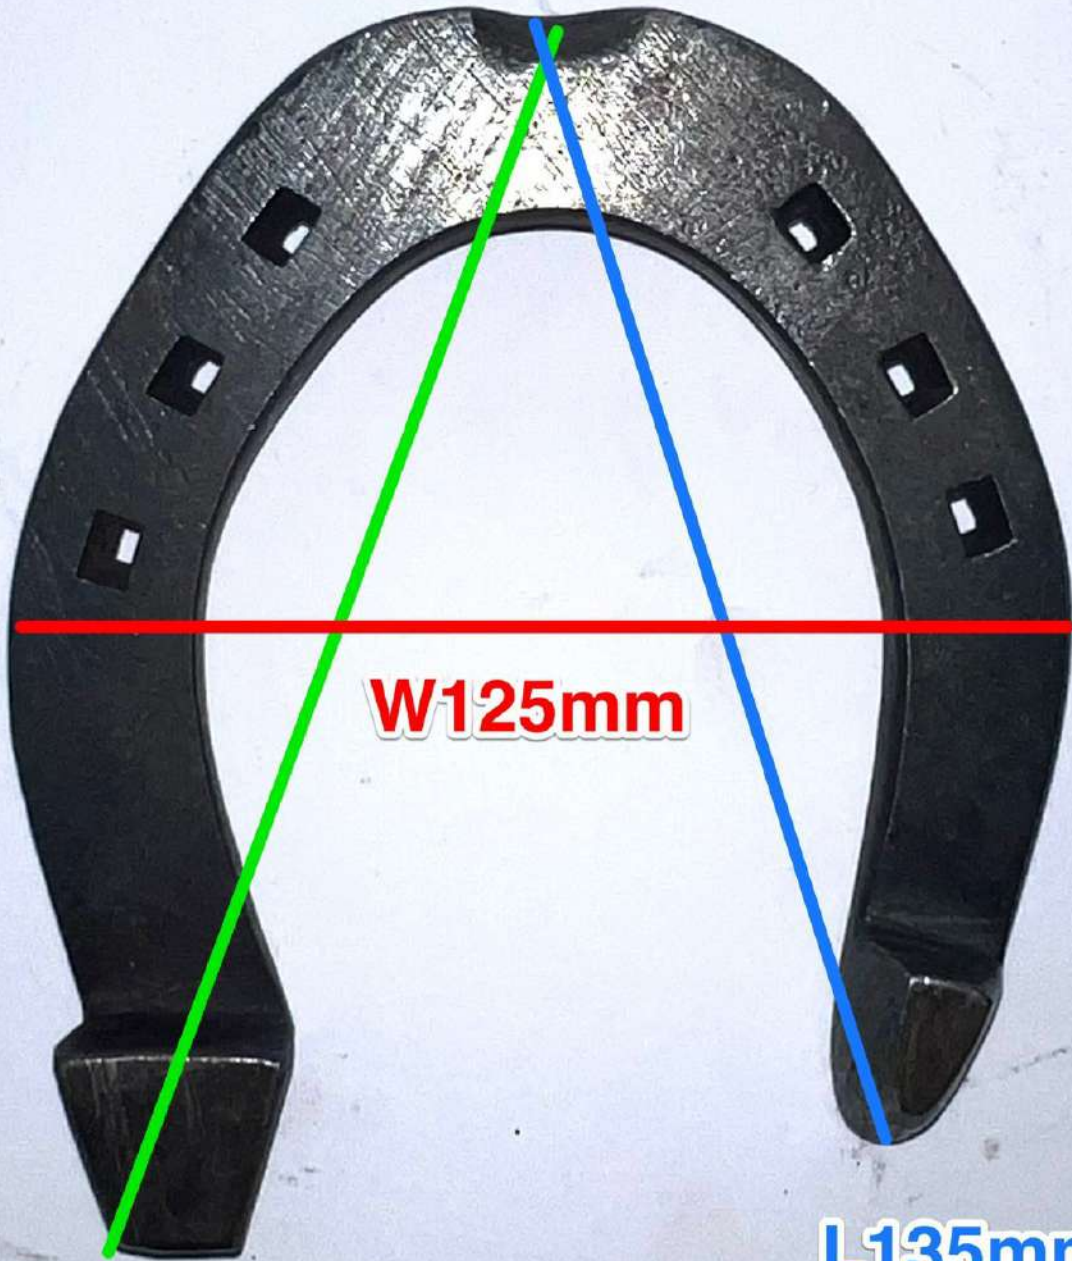

Class 3 Judge A
Roadster
10" 3/4 Square
E6

L148mm

L135mm

Toe Thickness 15mm
Heel Height 20mm