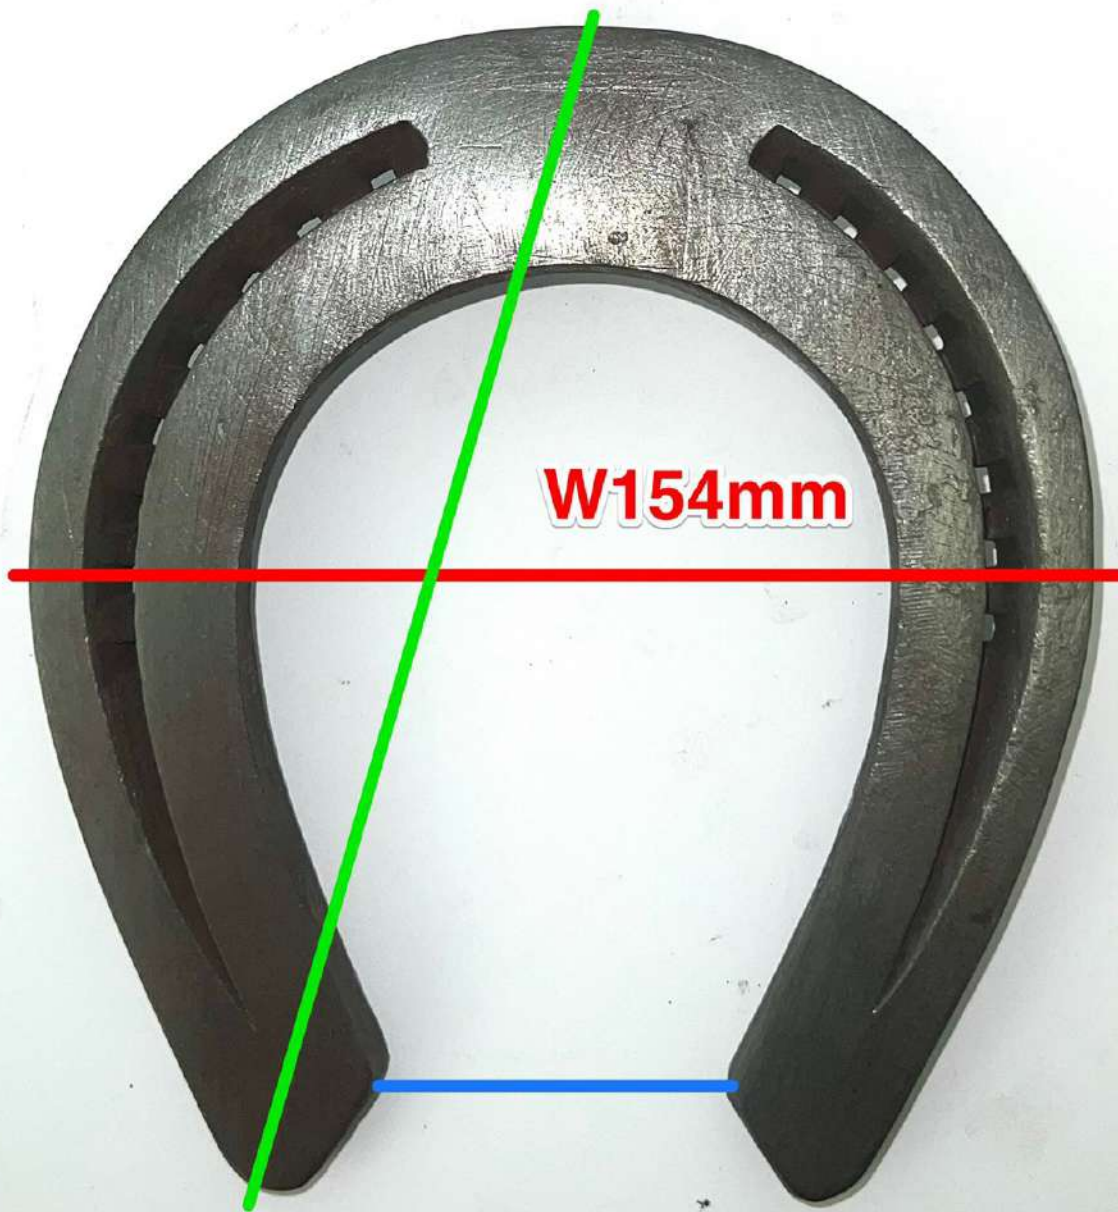

Class 3 Judge B
German Army Front
13" 1 1/2 x 1/2
E7SL
Massolotte Clip

W154mm

L174mm

HW50mm