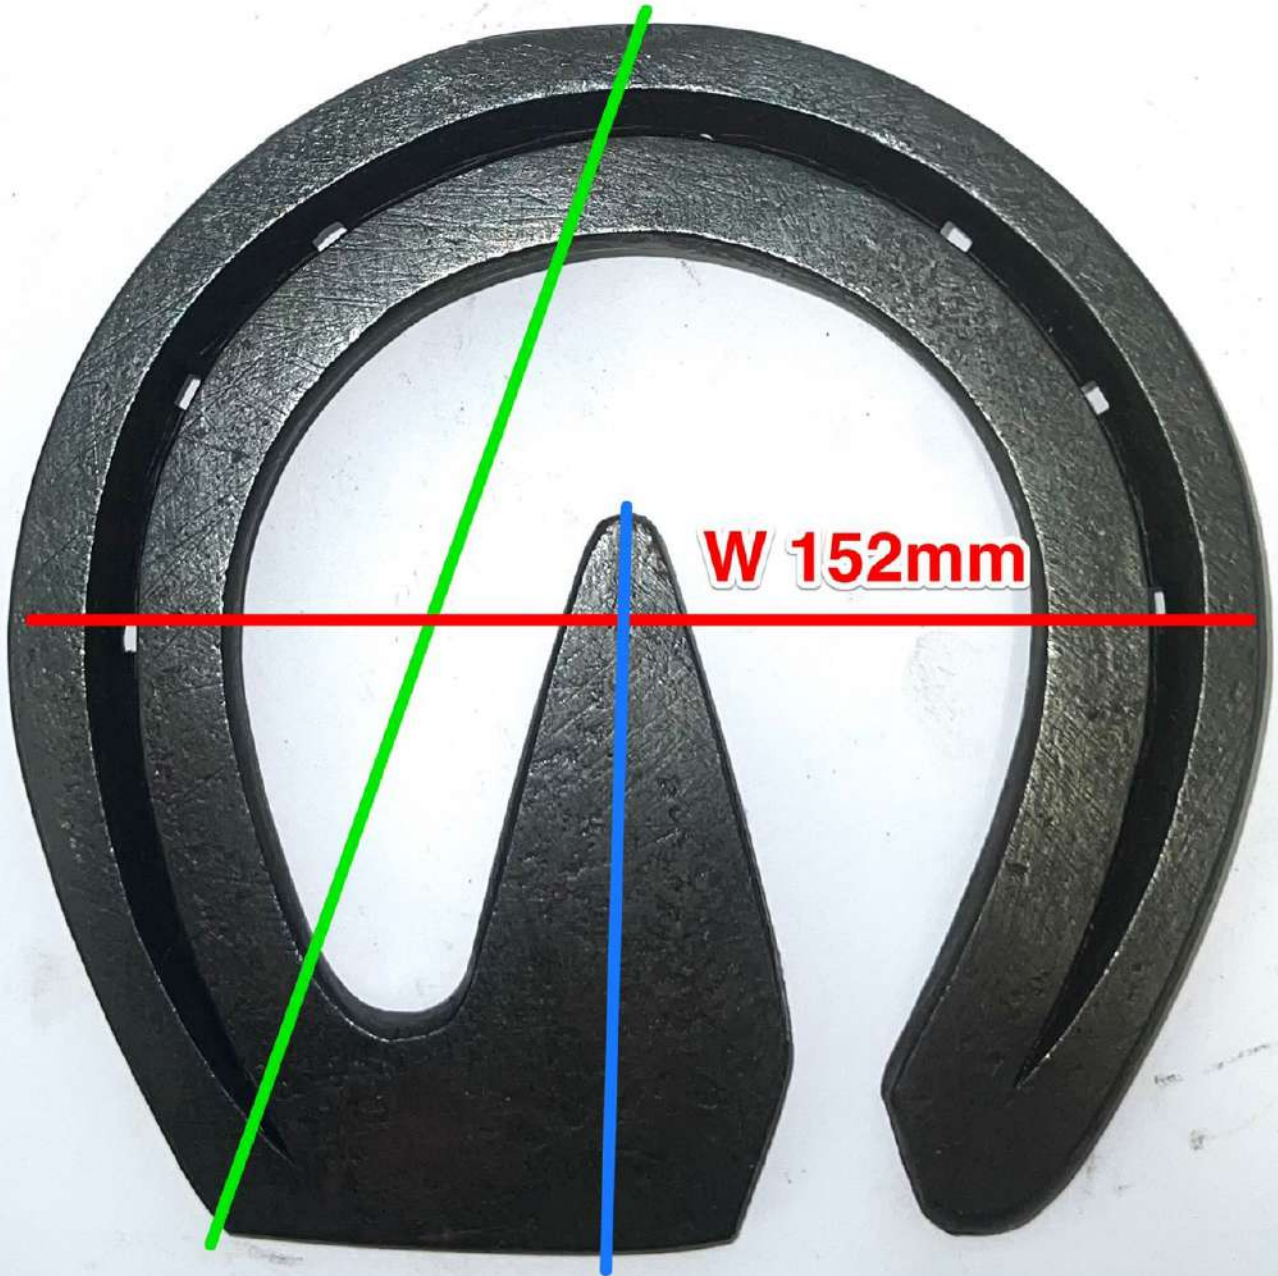

Class 2 Judge A
G Bar Shoe
16" 1 1/4 x 3/8
Concave 6

W 152mm

L 155mm

Frog Plate
85mm