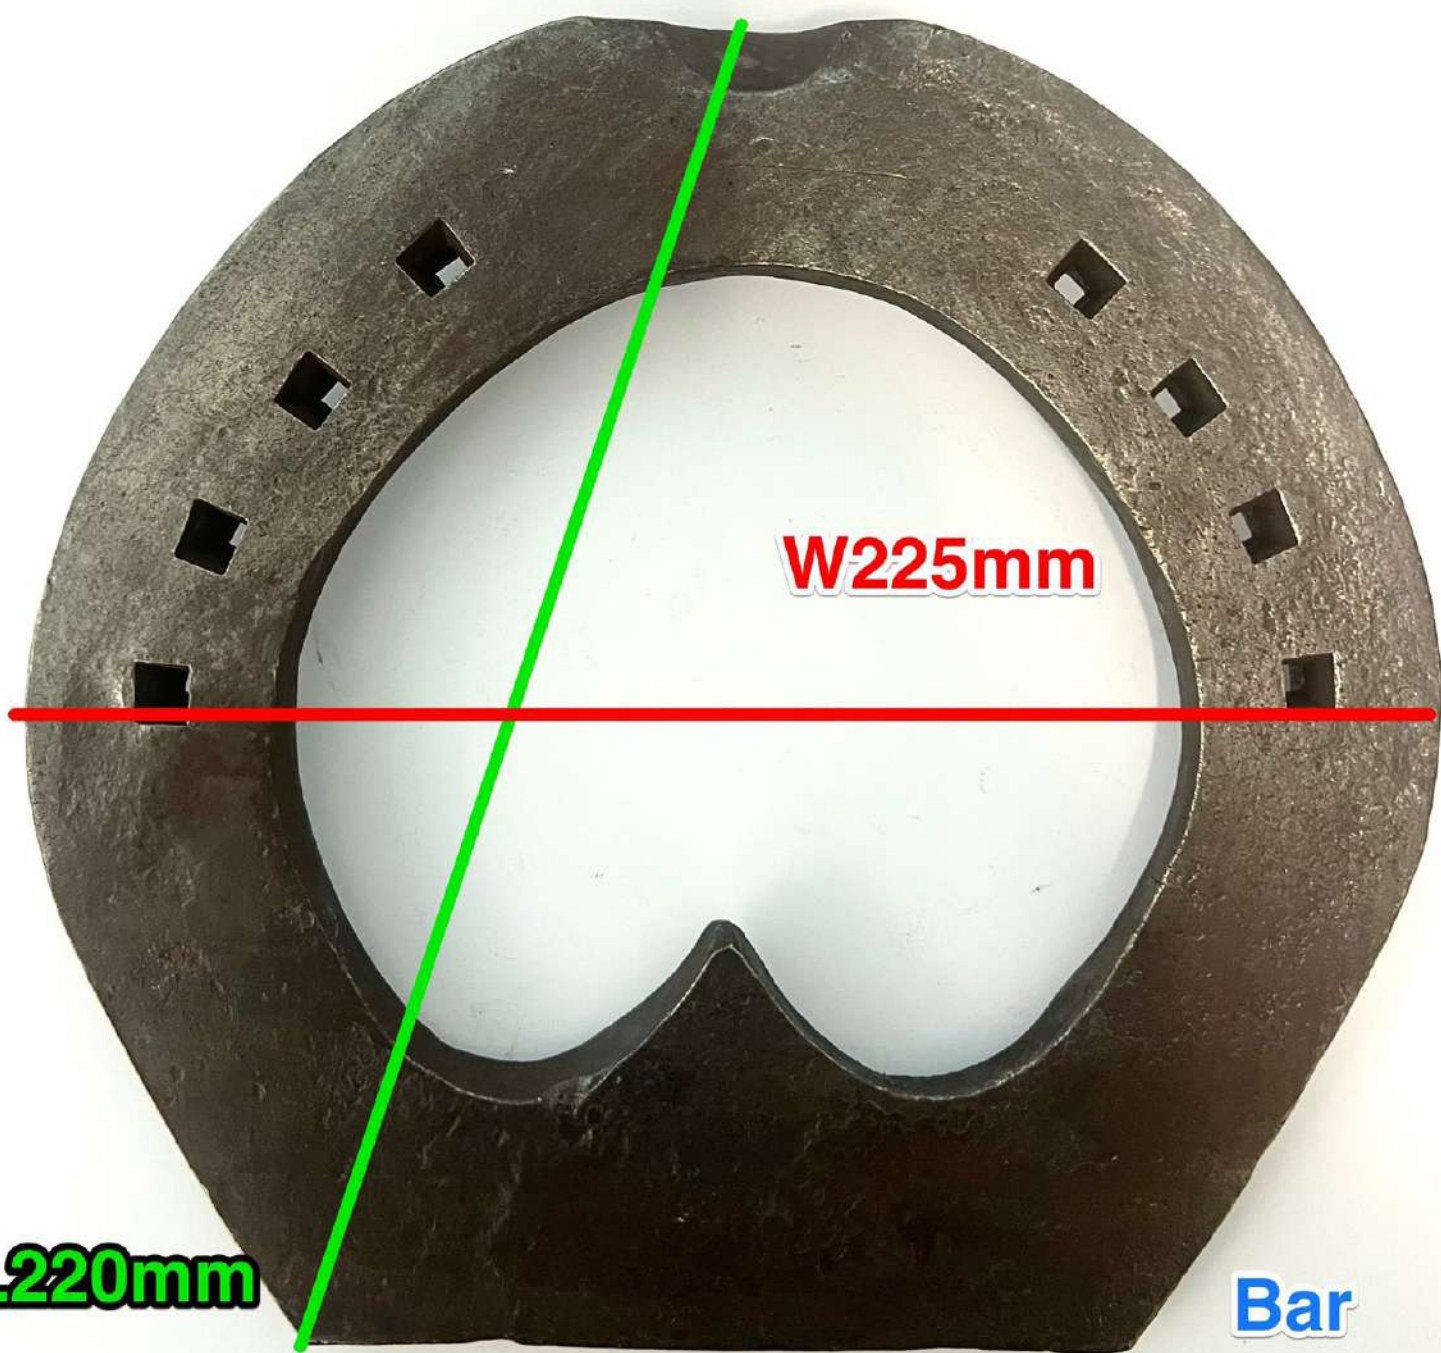

Class 2 Judge B
Shire Bar Shoe
26" 1 1/2 x 1/2
E12
Hammer Finish

W225mm

L220mm

Bar
133mm