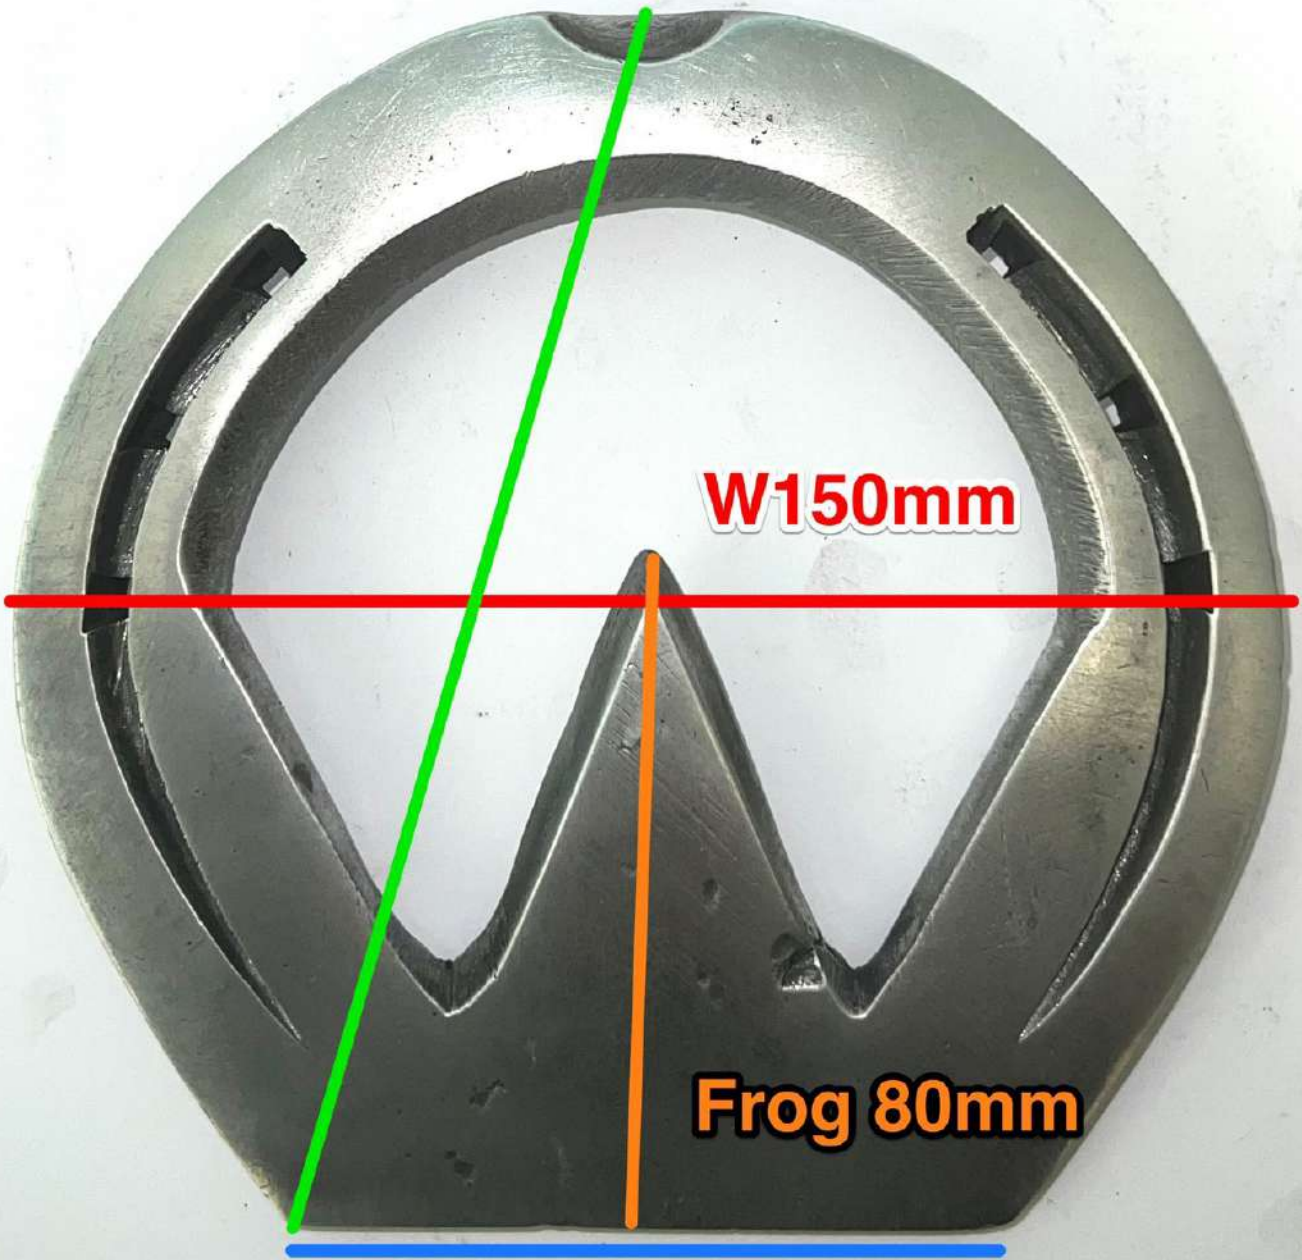

Class 1 Gas Forging Judge B
Aluminium Heart Bar
14" 1 x 1/2
E4SL

W150mm

Frog 80mm

L150mm

Bar 87mm