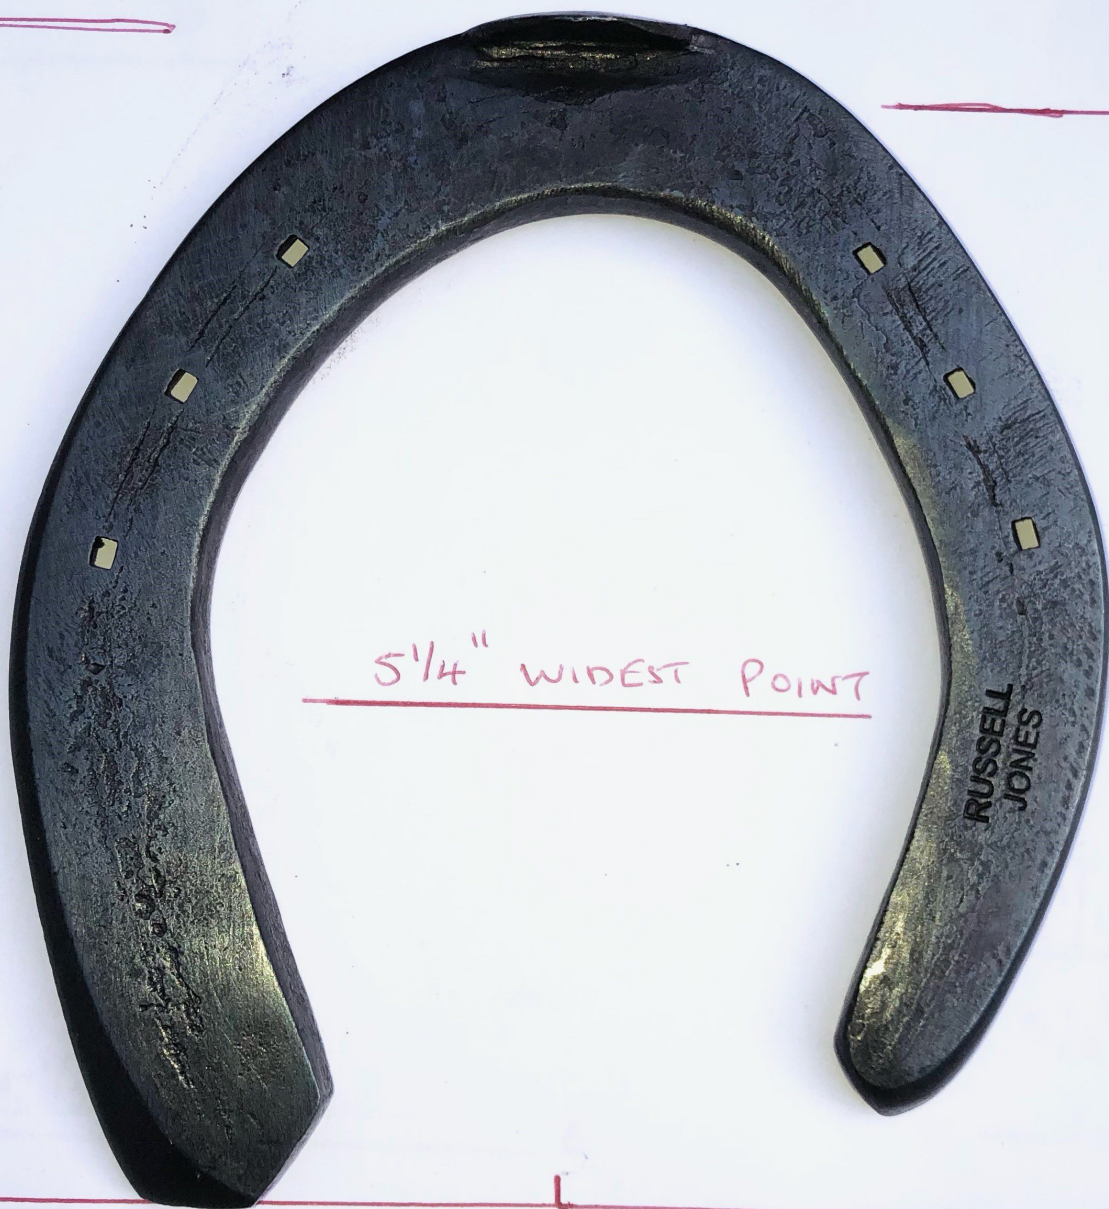

LATERAL HIND SHOE

13" OF 3/4" x 3/8"

SIZE 4 slim nail

INSIDE
LENGTH
5 1/2"

5 1/4" WIDEST POINT

RUSSELL
JONES

OUTSIDE HEEL 6"

TOE WEBB 3 1/4"

O/HEEL WEBB 1"

I/HEEL WEBB 5/8"